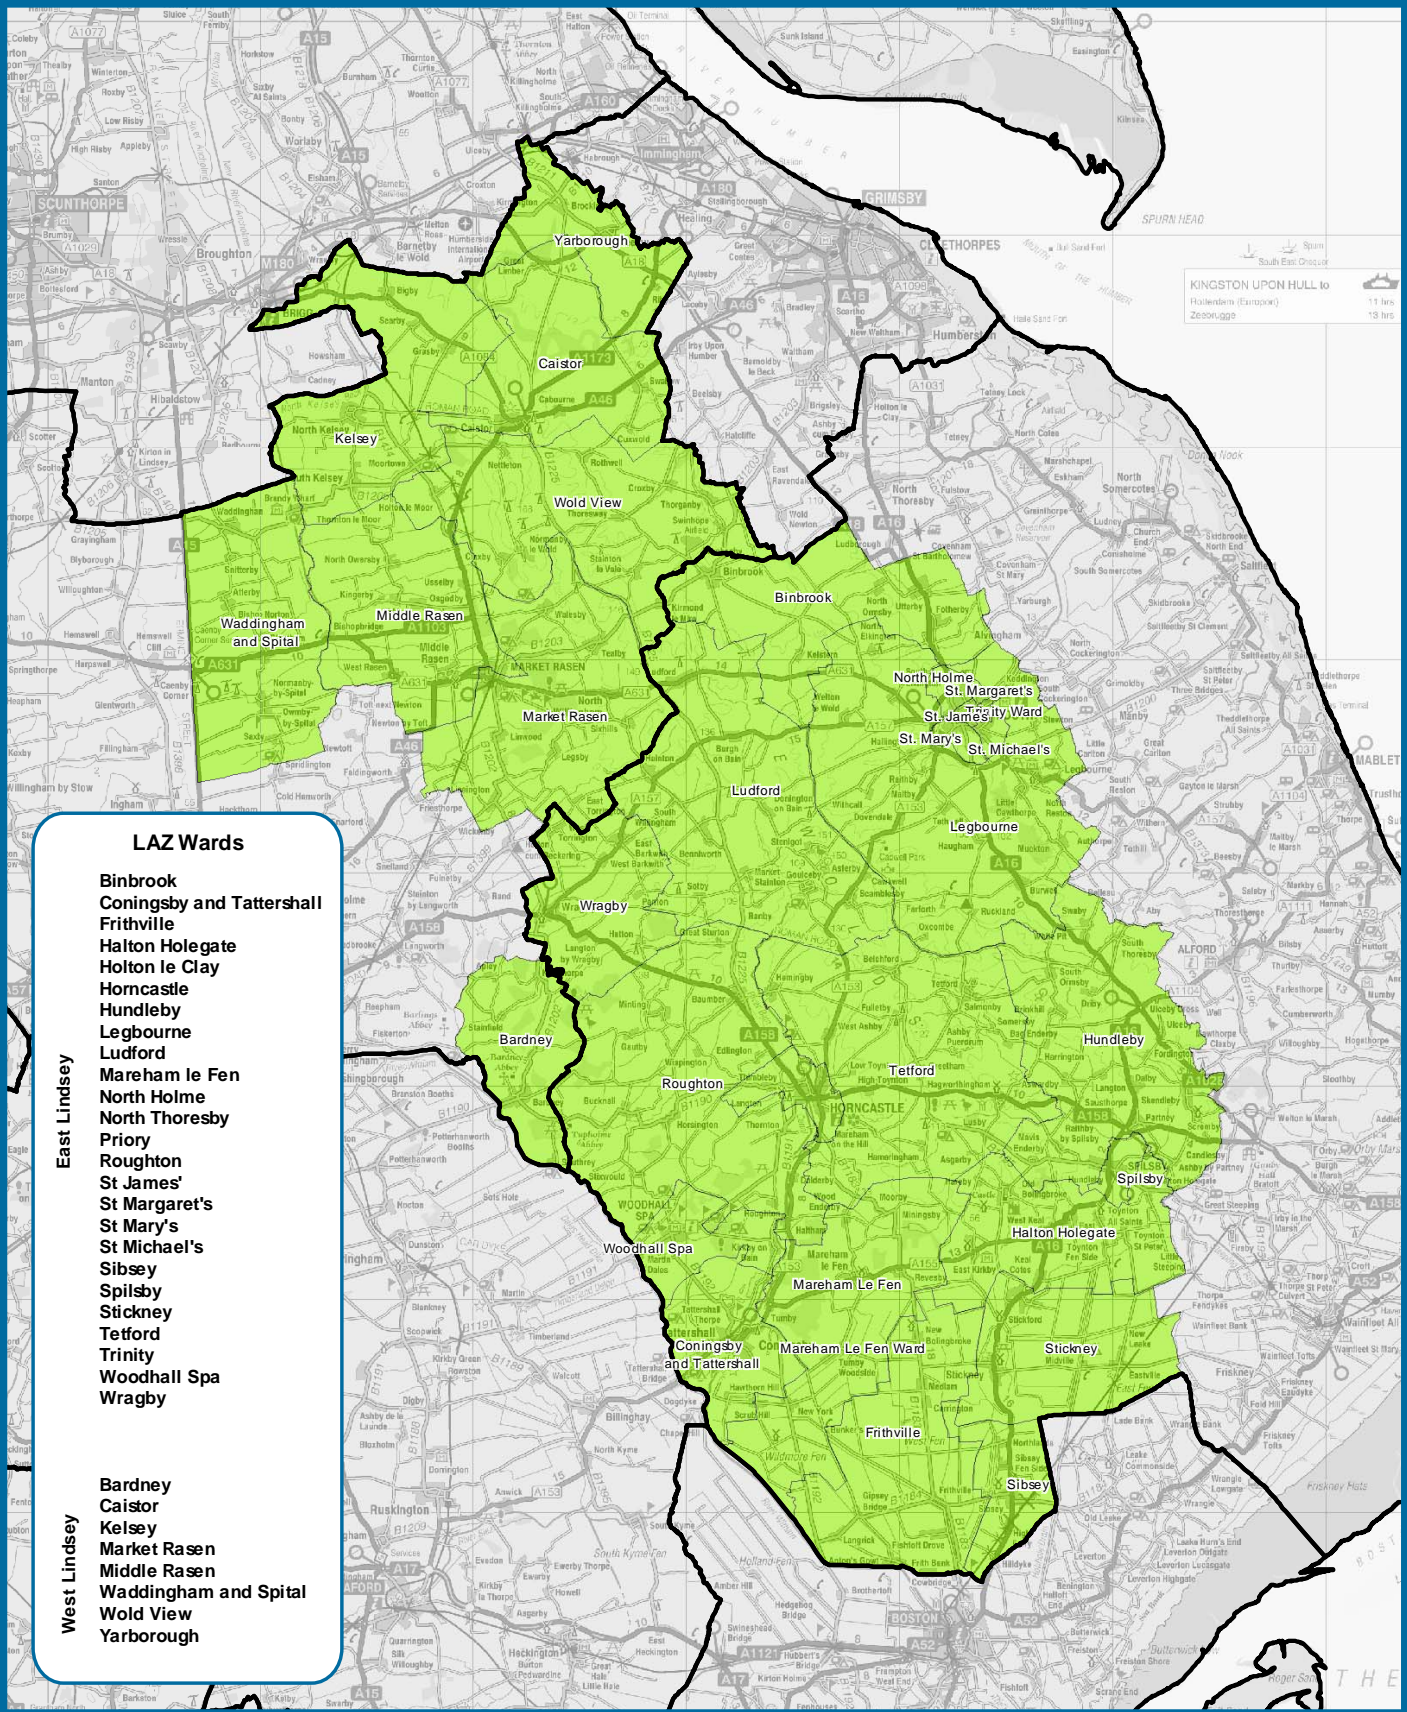

Annex 1: Lindsey Action Zone

- LAZ Wards**
- East Lindsey**
 - Binbrook
 - Coningsby and Tattershall
 - Fritchville
 - Halton Holegate
 - Holton le Clay
 - Horncastle
 - Hundleby
 - Legbourne
 - Ludford
 - Mareham le Fen
 - North Holme
 - North Thoresby
 - Priory
 - Roughton
 - St James'
 - St Margaret's
 - St Mary's
 - St Michael's
 - Sibsey
 - Spilsby
 - Stickney
 - Tetford
 - Trinity
 - Woodhall Spa
 - Wragby
 - West Lindsey**
 - Bardney
 - Caistor
 - Kelsey
 - Market Rasen
 - Middle Rasen
 - Waddingham and Spital
 - Wold View
 - Yarborough

	2001 Population	km2
 Lindsey Action Zone	80,247	1,615

0 2.5 5 kilometres

Lincolnshire
COUNTY COUNCIL

Economic Regeneration
Beech House, Waterside South, Lincoln LN5 7JH
01522 550500

This map is reproduced from Ordnance Survey material with the permission of Ordnance Survey on behalf of the Controller of Her Majesty's Stationary Office
© Crown copyright. Unauthorised reproduction infringes Crown copyright and may lead to prosecution or civil proceedings.
Lincolnshire County Council 10025370 2006